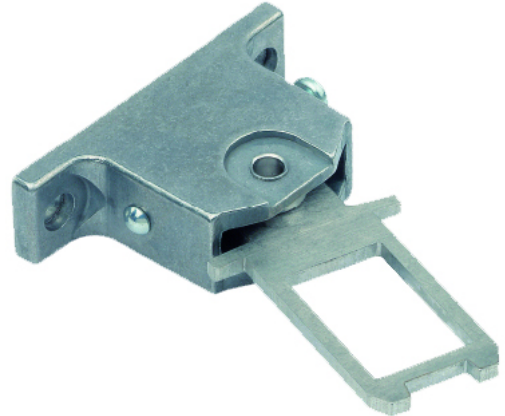

SAFETY INTERLOCK

Safelock ACT-S-H-LR

Actuator standard, hinged, left-right
Actuators made of stainless steel

Technical data:

Family	Safelock
Code	1290305
Fastening	Two stainless steel safety screws per actuator (M5x10)
Description	Actuator standard stainless still hinged left-right for doors hinged on right and left
Product class	C